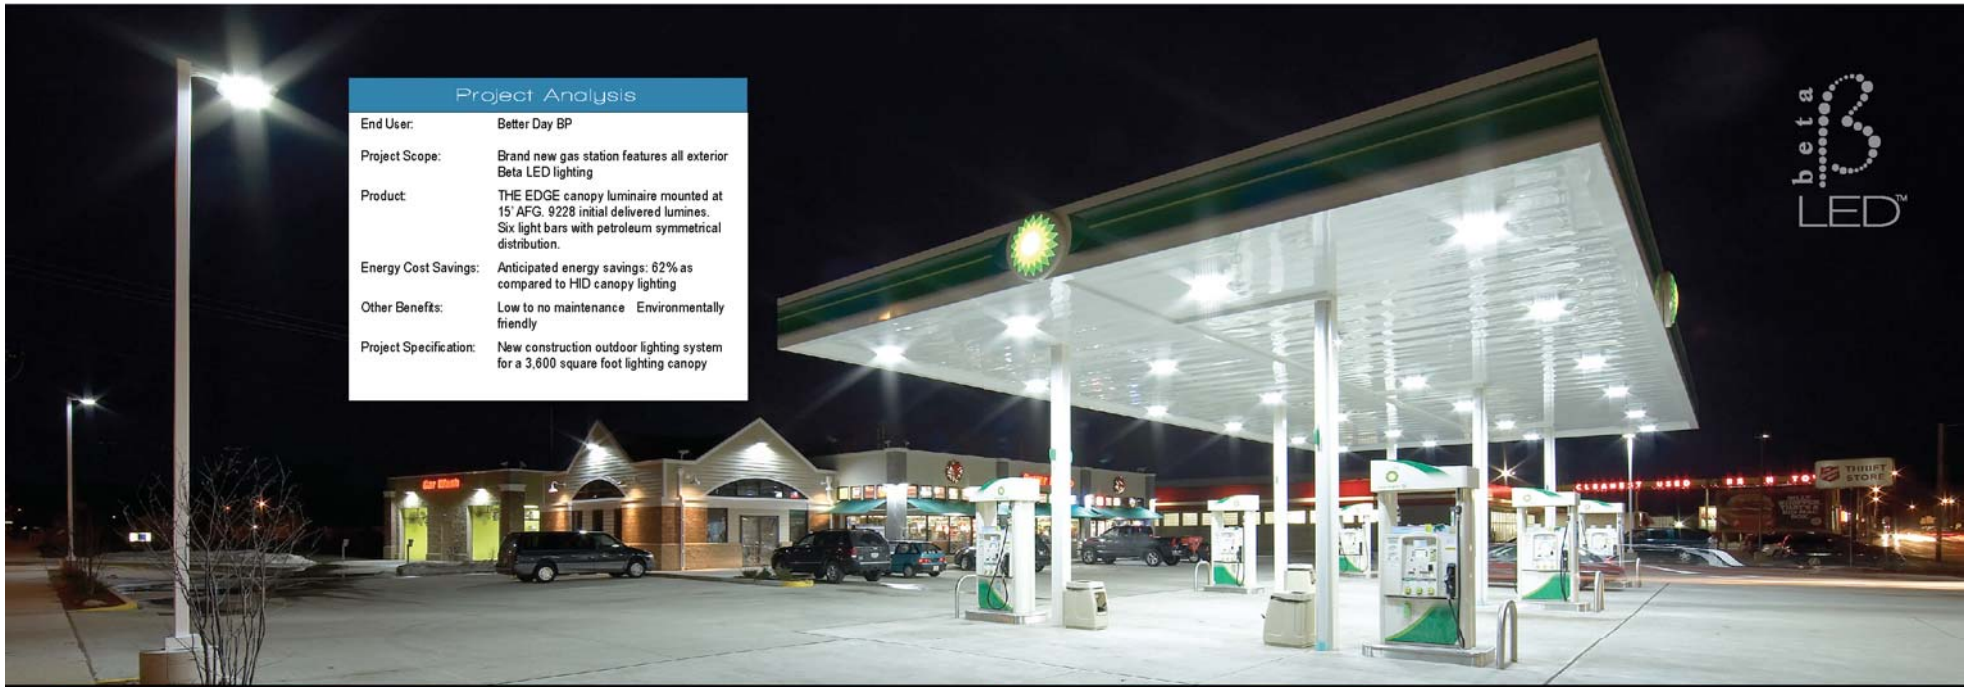

Coming Soon

C-Store

For more information, contact your local Beta Lighting Rep to help you compare and select Beta Lighting's petroleum fixtures.

BetaLED, a brand of Beta Lighting, was established to dedicate resources to the emerging use of LED technology for general illumination. Beta Lighting, a Ruud Lighting company, provides the lighting industry with high-quality, specification-grade luminaires for exterior lighting applications.

- Canopy
- Site & Security
- Car Wash
- C-Store

Project Analysis

End User:	Better Day BP
Project Scope:	Brand new gas station features all exterior Beta LED lighting
Product:	THE EDGE canopy luminaire mounted at 15' AFG. 9228 initial delivered lumines. Six light bars with petroleum symmetrical distribution.
Energy Cost Savings:	Anticipated energy savings: 62% as compared to HID canopy lighting
Other Benefits:	Low to no maintenance Environmentally friendly
Project Specification:	New construction outdoor lighting system for a 3,600 square foot lighting canopy

Canopy

Recessed Canopy

HID

Surface Mount Canopy

LED

Car Wash, Site & Security

Wall Mount

Bollard